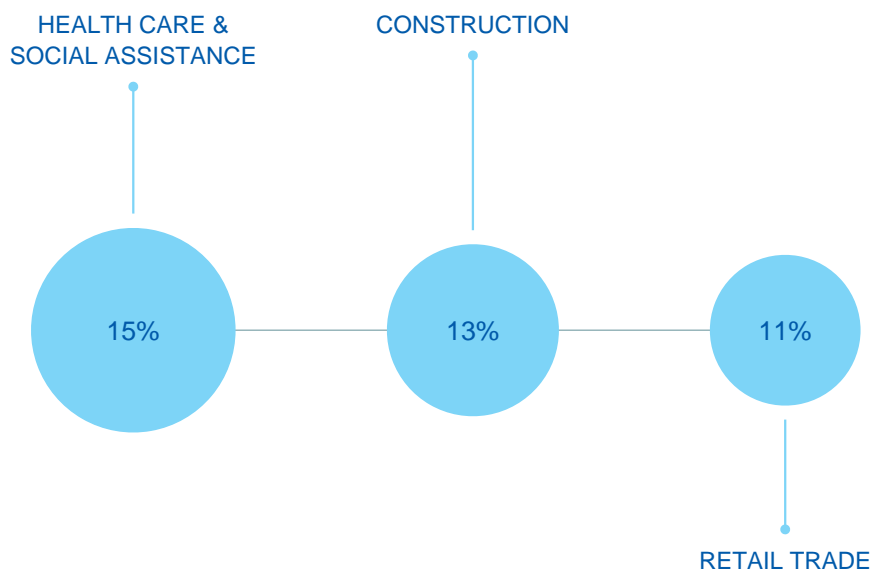

EMPLOYMENT BY INDUSTRY

NUMBER OF LOCAL JOBS
22,598