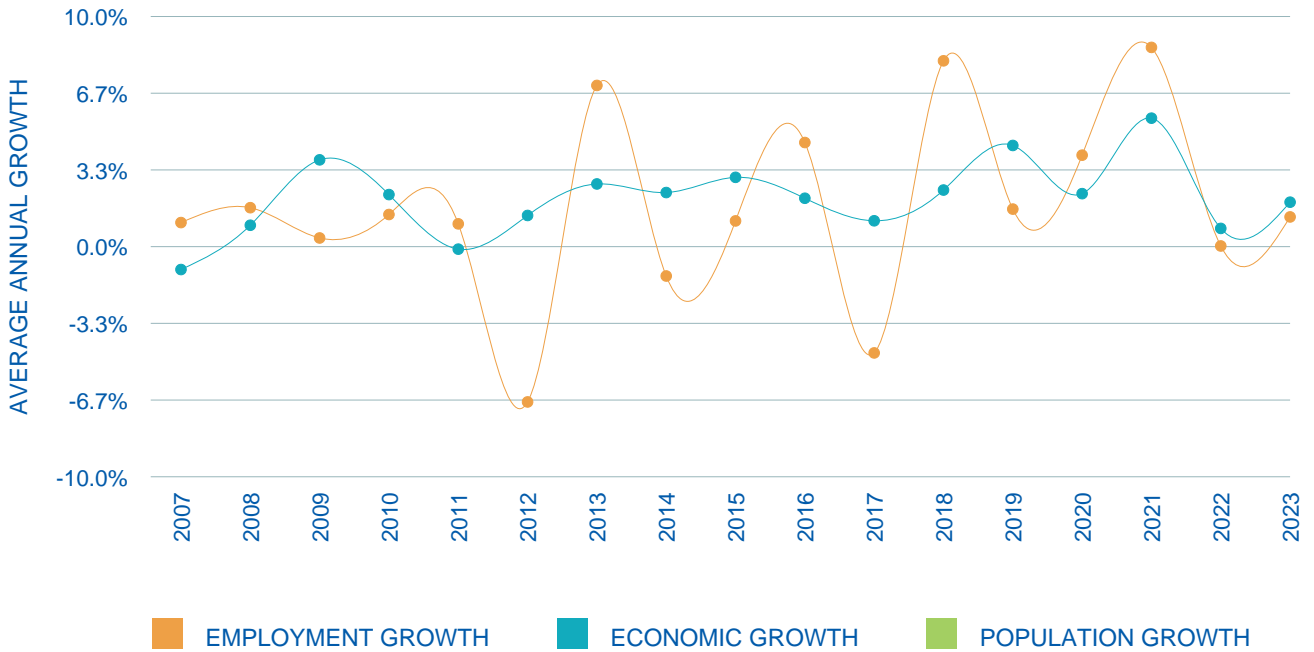

GROWTH DATA SUMMARY