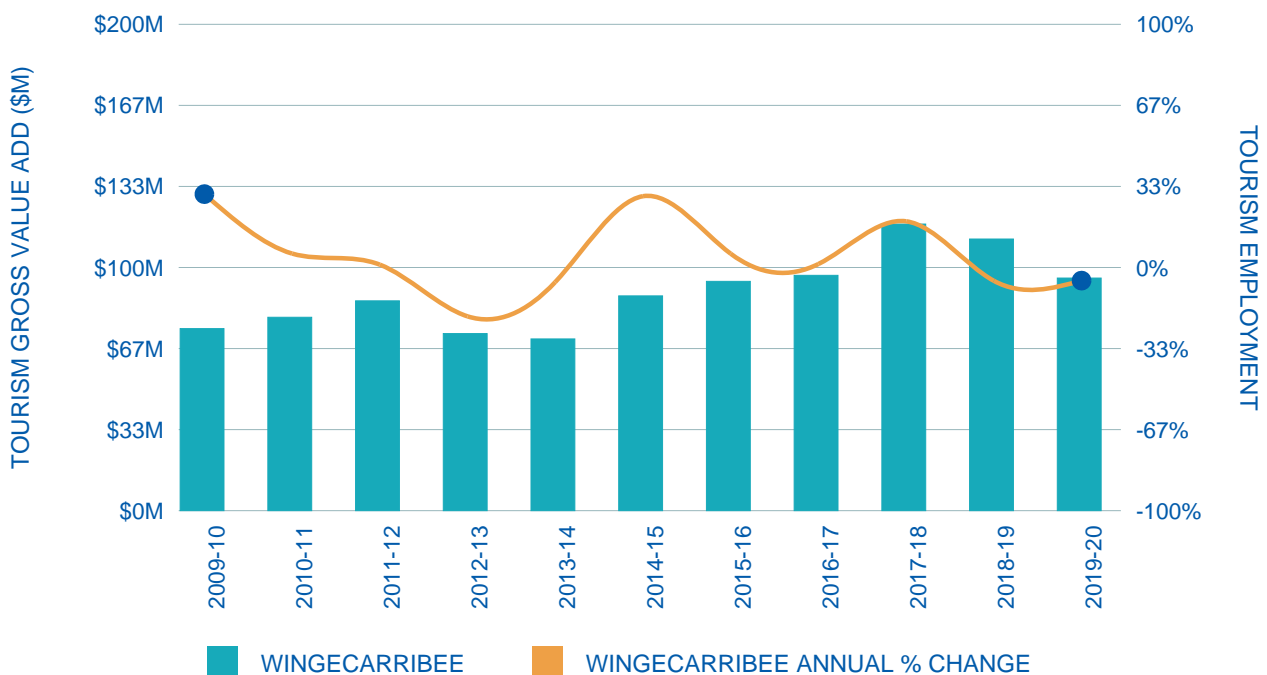

TOURISM SUMMARY

YEAR ENDING
2019-20

TOTAL VISITORS
1,750
(000's)

INTERSTATE
5.3%

INTERNATIONAL
0.5%

INTRASTATE
21.6%

DAYTRIPS
72.5%

VALUE OF TOURISM