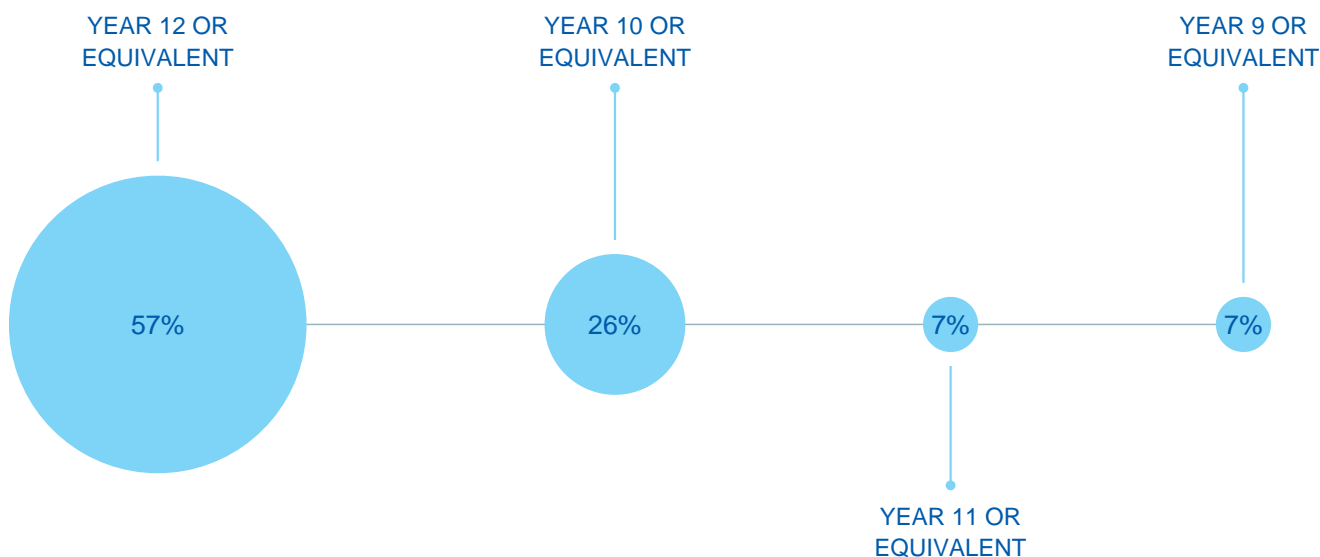

WINGECARRIBEE SNAPSHOT

POPULATION
52,795
0.6% of NSW

TOP 4
GRP BY INDUSTRY

GRP
\$4,064m
0.5% of NSW

OWNERSHIP OF DWELLINGS
\$525.0m

NUMBER OF
LOCAL BUSINESSES
6,517
0.7% of NSW

CONSTRUCTION
 **\$377.6m**

AVERAGE AGE
45.0 Yrs
39.4 in NSW

MANUFACTURING
 **\$323.1m**

HEALTH CARE & SOCIAL ASSISTANCE
 **\$320.7m**

GROWTH DATA SUMMARY

RESIDENTIAL BUILDING APPROVALS

HOUSEHOLD COMPOSITION

HIGHEST YEAR OF SCHOOLING

DEPENDENCY RATIOS

CULTURAL BACKGROUND

TOURISM SUMMARY

YEAR ENDING
2019-20

TOTAL VISITORS
1,750
(000's)

INTERSTATE
5.3%

INTERNATIONAL
0.5%

INTRASTATE
21.6%

DAYTRIPS
72.5%

VALUE OF TOURISM