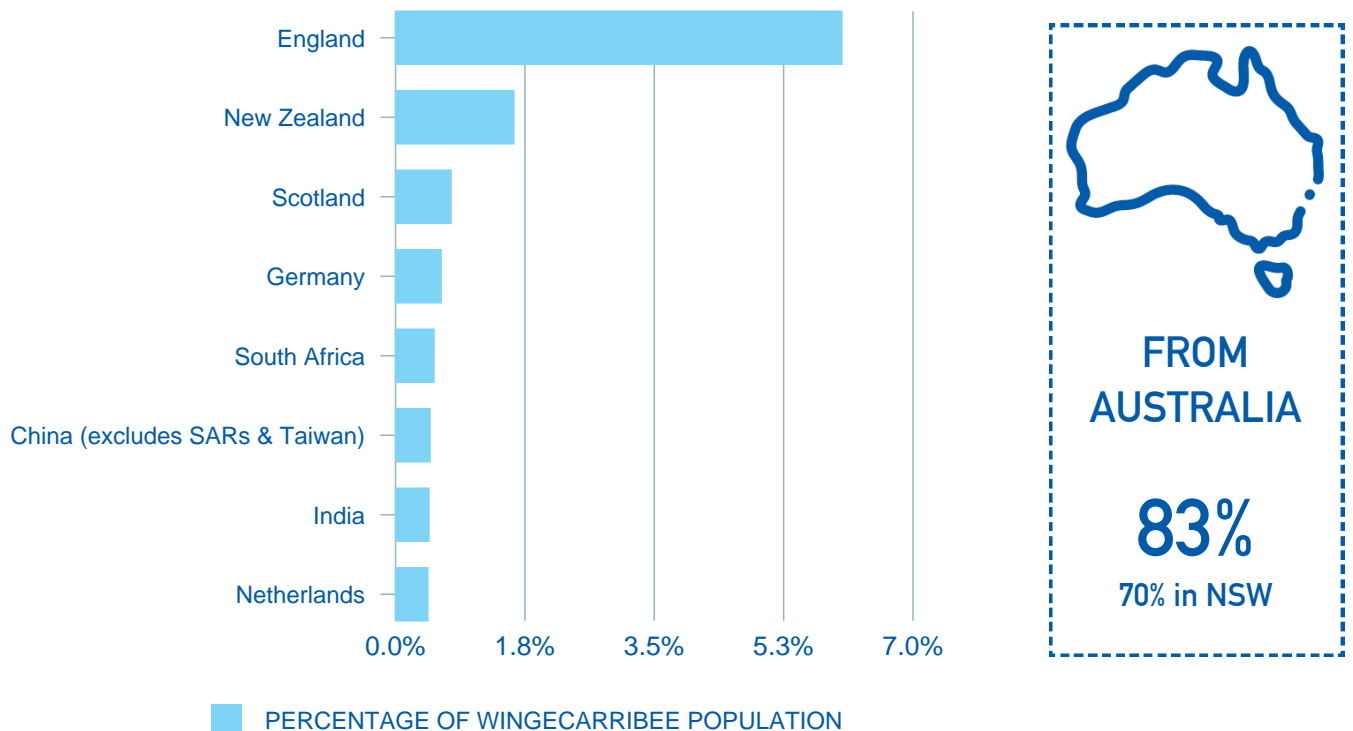

WINGECARRIBEE SNAPSHOT

POPULATION
52,795
0.6% of NSW

TOP 4
GRP BY INDUSTRY

GRP
\$4,064m
0.5% of NSW

OWNERSHIP OF DWELLINGS
\$525.0m

NUMBER OF
LOCAL BUSINESSES
6,517
0.7% of NSW

CONSTRUCTION
 **\$377.6m**

AVERAGE AGE
45.0 Yrs
39.4 in NSW

TOURISM SUMMARY

YEAR ENDING
2019-20

TOTAL VISITORS
1,750
(000's)

INTERSTATE
5.3%

INTERNATIONAL
0.5%

INTRASTATE
21.6%

DAYTRIPS
72.5%

VALUE OF TOURISM