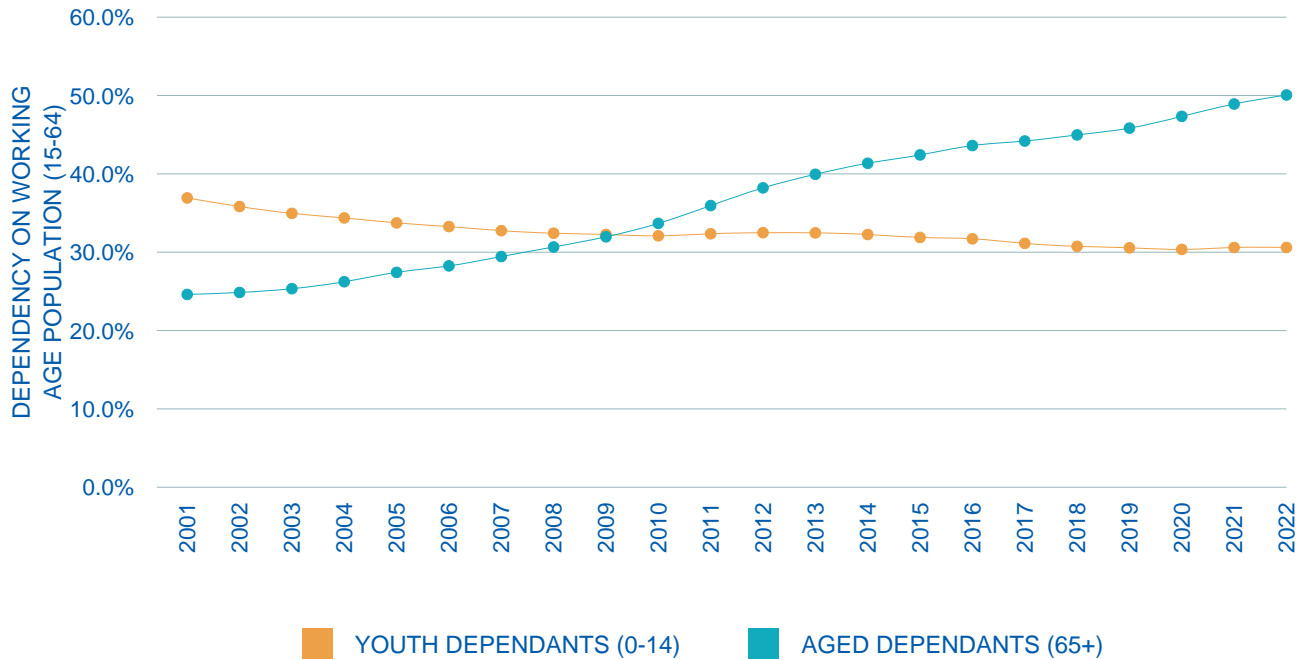

WINGECARRIBEE SNAPSHOT

POPULATION
52,795
0.6% of NSW

TOP 4
GRP BY INDUSTRY

GRP
\$4,064m
0.5% of NSW

OWNERSHIP OF DWELLINGS
\$525.0m

NUMBER OF
LOCAL BUSINESSES
6,517
0.7% of NSW

CONSTRUCTION
 **\$377.6m**

AVERAGE AGE
45.0 Yrs
39.4 in NSW

MANUFACTURING
 **\$323.1m**

HEALTH CARE & SOCIAL ASSISTANCE
 **\$320.7m**

GROWTH DATA SUMMARY

RESIDENTIAL BUILDING APPROVALS

HOUSEHOLD COMPOSITION

HIGHEST YEAR OF SCHOOLING

DEPENDENCY RATIOS

CULTURAL BACKGROUND

TOURISM SUMMARY

YEAR ENDING
2019-20

TOTAL VISITORS
1,750
(000's)

INTERSTATE
5.3%

INTERNATIONAL
0.5%

INTRASTATE
21.6%

DAYTRIPS
72.5%

VALUE OF TOURISM