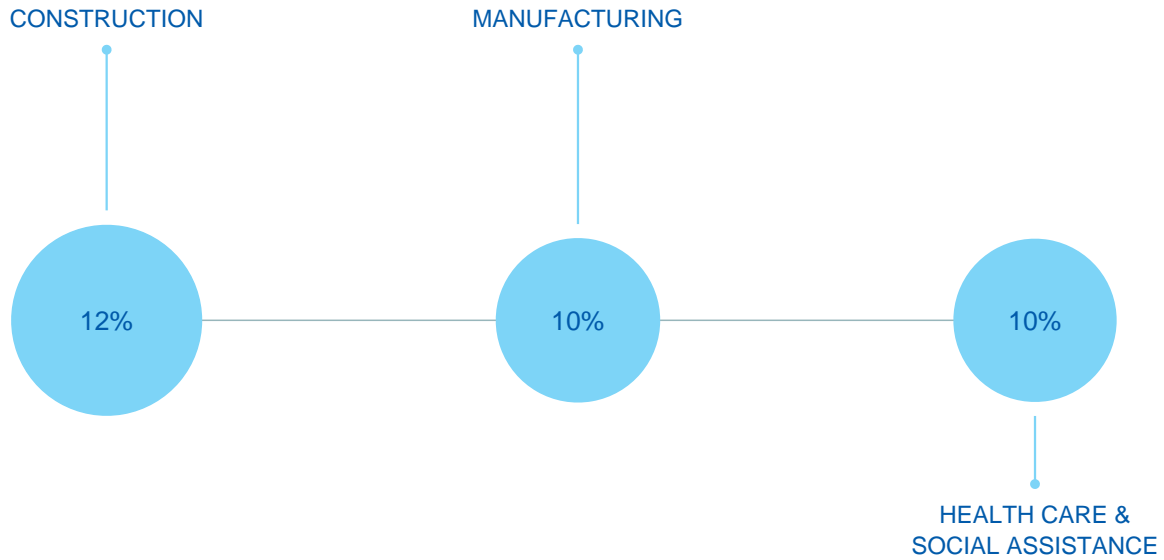

INDUSTRY VALUE ADD BY TOP 3 SECTORS