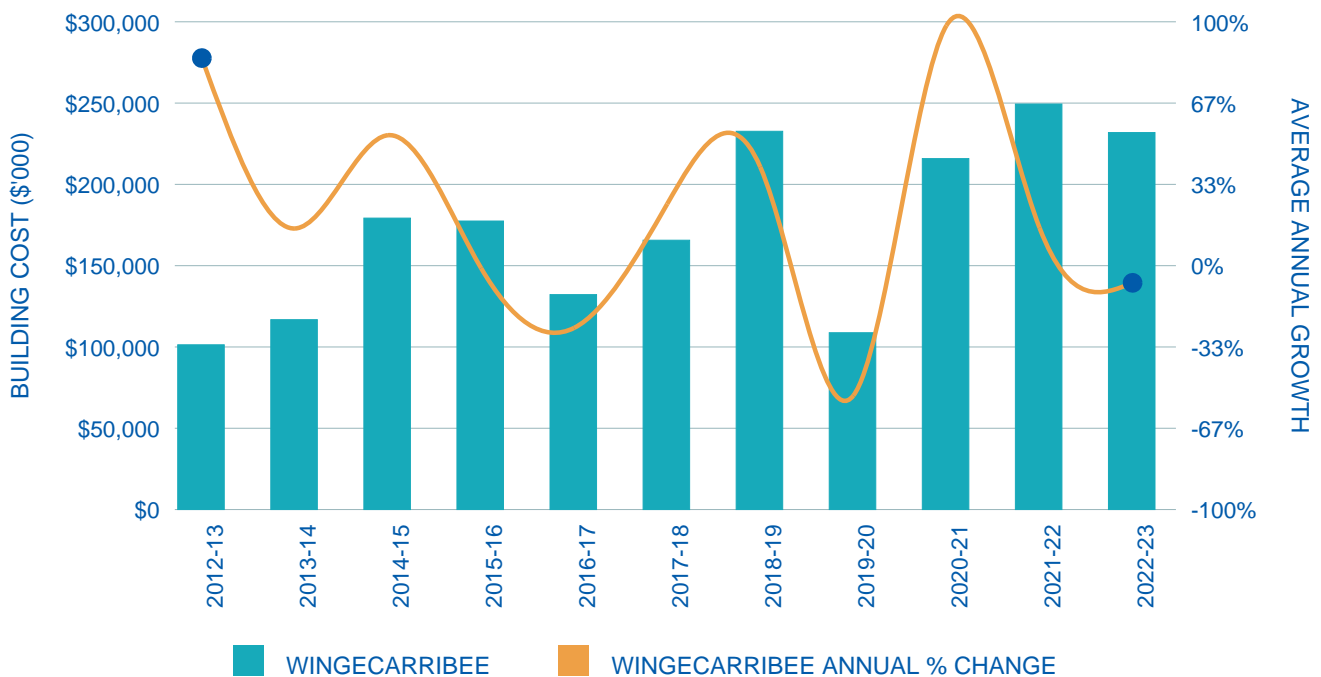

WINGECARRIBEE SNAPSHOT

POPULATION
52,795
0.6% of NSW

TOP 4
GRP BY INDUSTRY

GRP
\$4,064m
0.5% of NSW

OWNERSHIP OF DWELLINGS
\$525.0m

NUMBER OF
LOCAL BUSINESSES
6,517
0.7% of NSW

CONSTRUCTION
 **\$377.6m**

AVERAGE AGE
45.0 Yrs
39.4 in NSW

MANUFACTURING
 **\$323.1m**

HEALTH CARE & SOCIAL ASSISTANCE
 **\$320.7m**

GROWTH DATA SUMMARY

RESIDENTIAL BUILDING APPROVALS

HOUSEHOLD COMPOSITION

HIGHEST YEAR OF SCHOOLING

DEPENDENCY RATIOS

CULTURAL BACKGROUND

TOURISM SUMMARY

YEAR ENDING
2019-20

TOTAL VISITORS
1,750
(000's)

INTERSTATE
5.3%

INTERNATIONAL
0.5%

INTRASTATE
21.6%

DAYTRIPS
72.5%

VALUE OF TOURISM